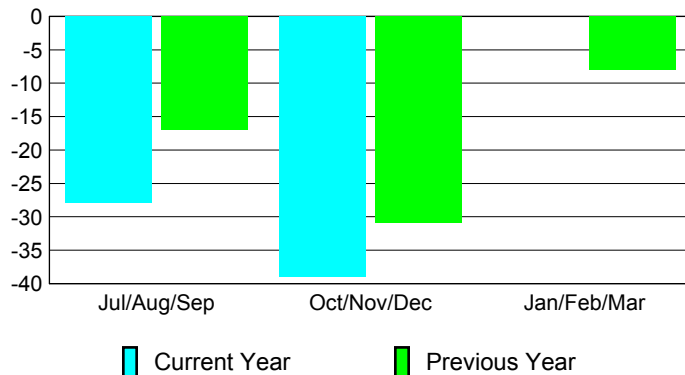

Gender Comparison 2012-2013

Jul/Aug/Sep

Oct/Nov/Dec

Jan/Feb/Mar

Male

Female