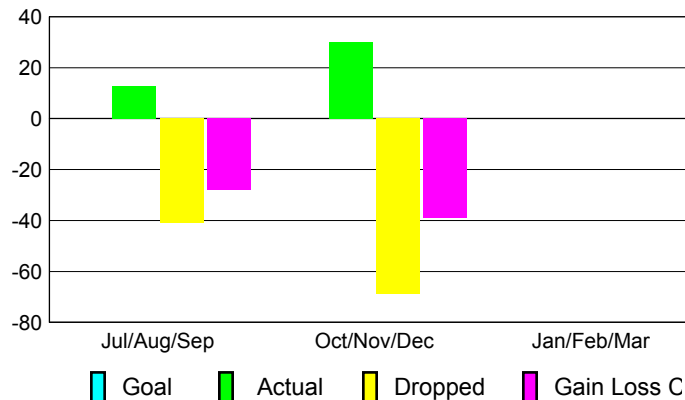

### YTD Status Quo Clubs 2012-2013

Status Quo Clubs Compared to Status Quo Members

## MEMBERSHIP

<b>Membership Results</b>
<b>2012-2013</b>

<b>Membership</b>
<b>2011-2012</b>

Month	Net Memb Goal	Actual New Memb	Actual Dropped Memb	Gain/Loss of Memb	Gain/Loss of Memb
Jul/Aug/Sep		13	-41	-28	-17
Oct/Nov/Dec		30	-69	-39	-31
Jan/Feb/Mar					-8
<b>Totals</b>		<b>43</b>	<b>-110</b>	<b>-67</b>	<b>-56</b>

### Membership Results 2012-2013

Goal, New, Dropped, Gain/Loss

### Comparison of Membership Gain/Loss

Current Year Compared to the Previous Year