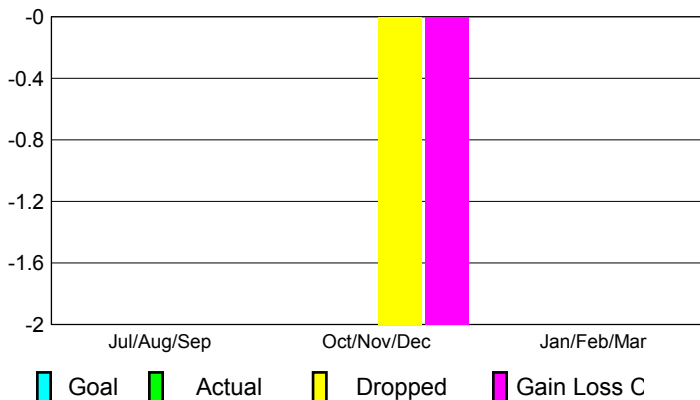

## CLUBS

<b>Club Results</b>
<b>2012-2013</b>

<b>Clubs</b>
<b>2011-2012</b>

Month	New Club Goal	Actual New Clubs	Actual Dropped Clubs	Gain/Loss of Clubs	Gain/Loss of Clubs
Jul/Aug/Sep		0	0	0	0
Oct/Nov/Dec		0	-2	-2	-1
Jan/Feb/Mar					0
<b>Totals</b>		<b>0</b>	<b>-2</b>	<b>-2</b>	<b>-1</b>

### Club Results 2012-2013

Goal, New, Dropped, Gain/Loss